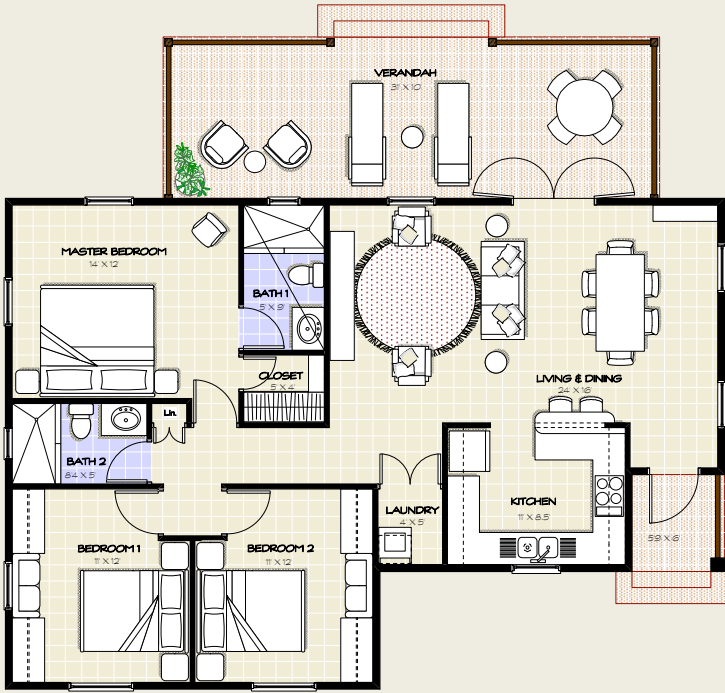

## Caraway

Bedrooms: 3 / Bathrooms: 2 / Actual Size: 1,498 sq. ft

## Floor Area Key

Caraway	Sq.Ft
Kitchen	11' x 8.5'
Living & Dining Room	24' x 16'
Master Bedroom	14' x 12'
Bedroom 1	11' x 12'
Bedroom 2	11' x 12'
Bath 1	5' x 9'
Bath 2	8'4" x 5'
Verandah	31' x 10'

All information, images, and particulars are intended to be illustrative and used as a guide only. They do not form any part of an offer or contract and should not be relied on as a statement of fact.

## Caraway

Bedrooms: 3 / Bathrooms: 2 / Actual Size: 1,498 sq. ft.